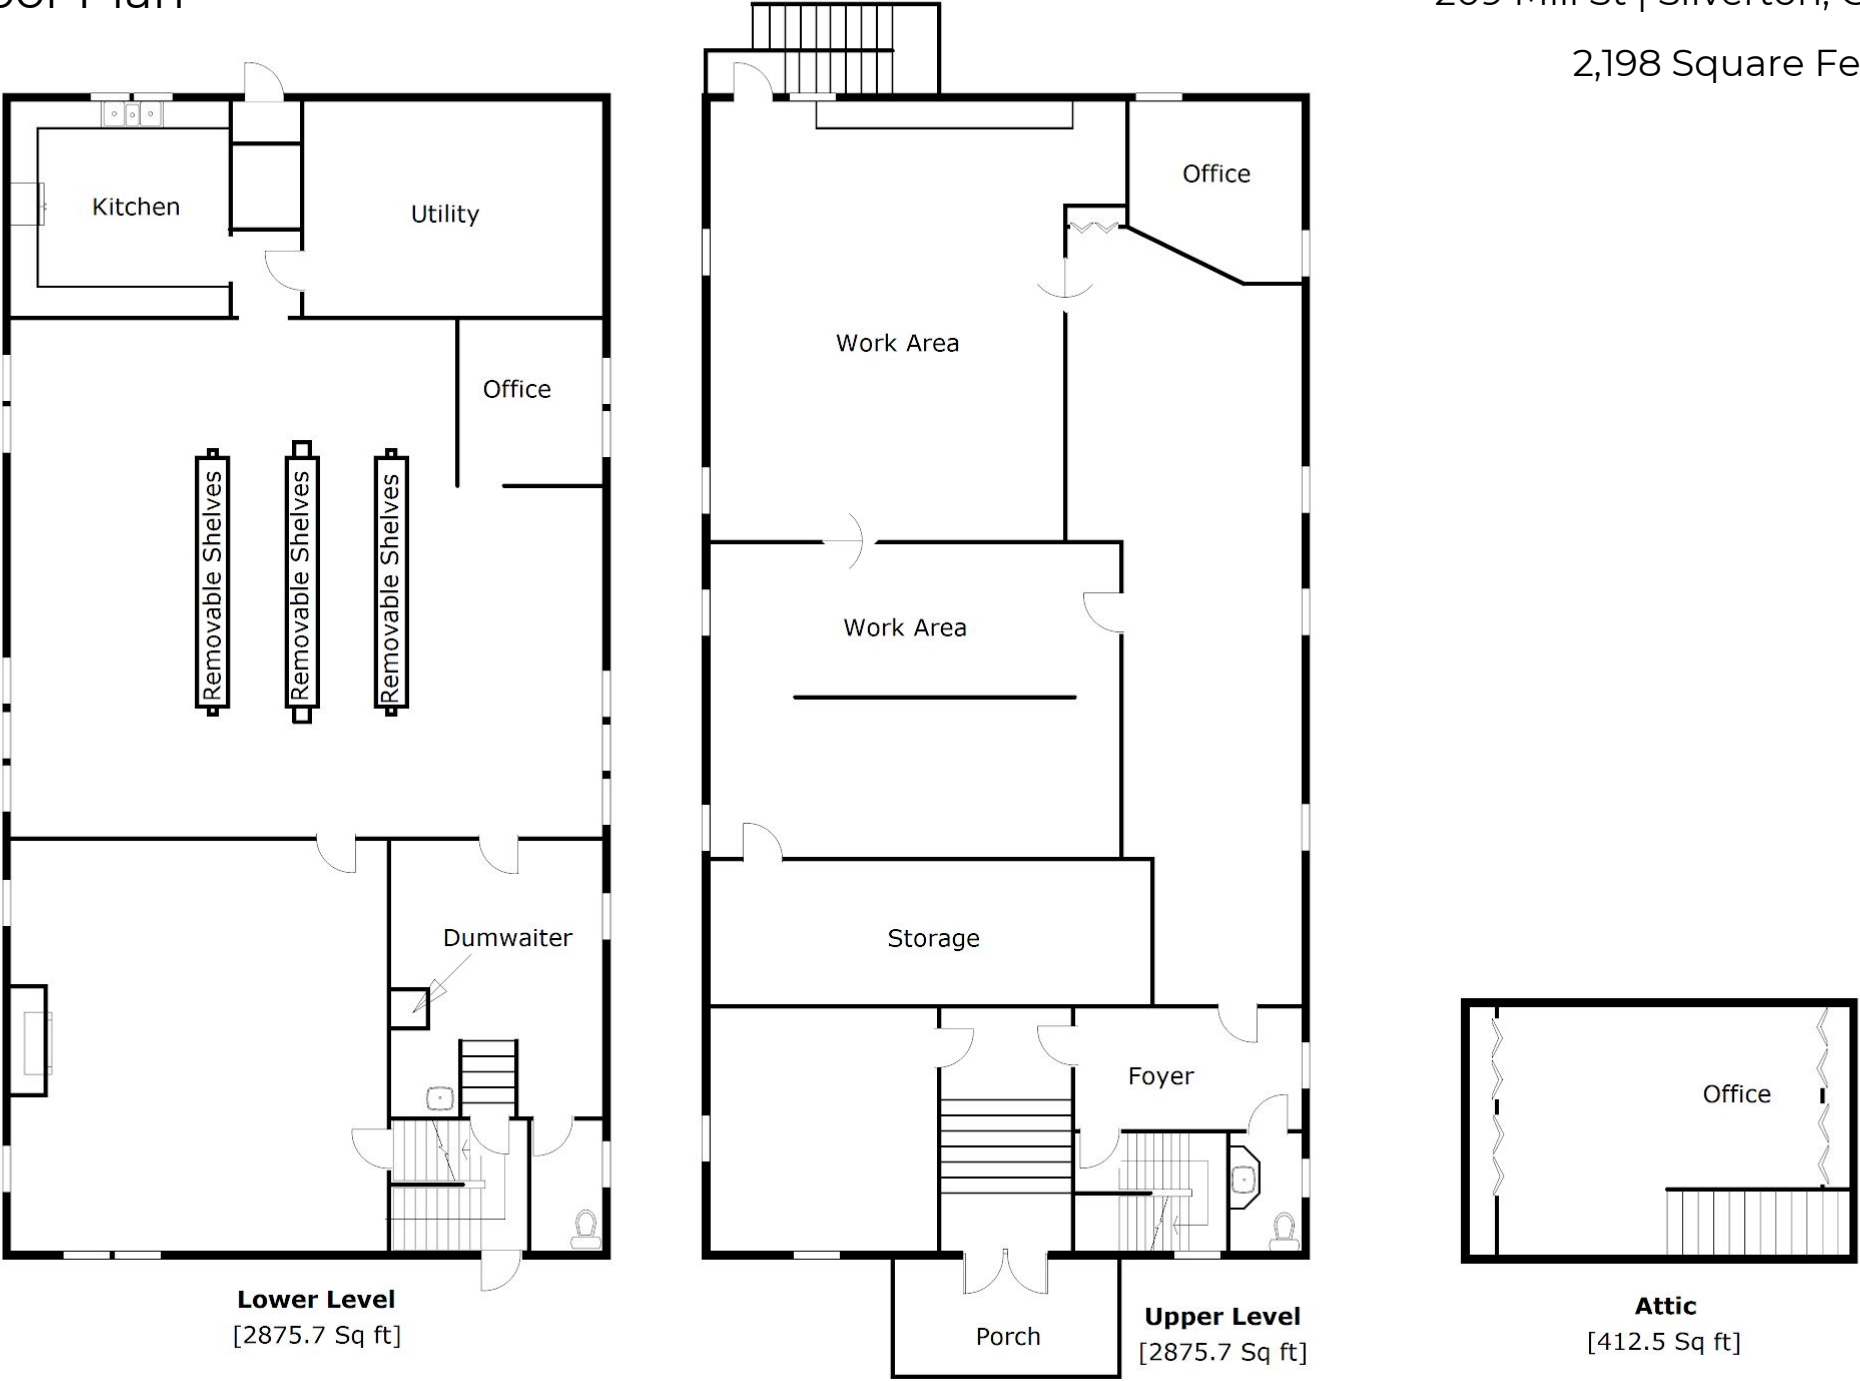

Floor Plan

209 Mill St | Silverton, OR

2,198 Square Feet

Note: Dimensions may vary due to wall thicknesses and inaccessible areas. Depicted as accurate with regards to layout. Square footage is the opinion of measurer but should not be relied upon for tax or financial consideration. Copyright, 2019.